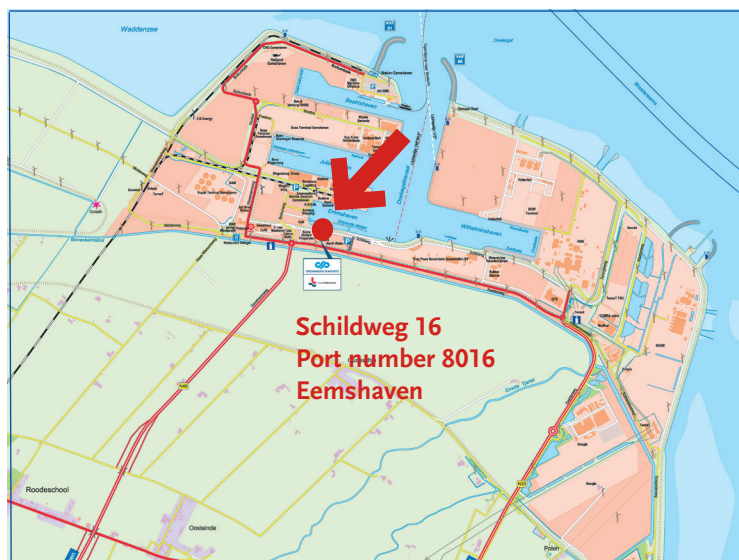

## GRONINGEN SEAPORTS

### From Delfzijl:

Take the N360 towards Appingedam until the crossroads with the N33 (Assen-Eemshaven). Turn **left** onto the N33 towards Eemshaven. You will pass Holwierde, Losdorp and Spijk. Continue along this road until the second roundabout in Eemshaven; turn **left** (third exit). You are now on the Kwelderweg. Take the third turning on the **right**, after the Theo Pouw yard. At the end turn to the **left**. After a few hundred metres Nijlicht appears on your **left hand**.

### From Groningen (via N46):

Take the N46 (Eemshavenweg) towards Eemshaven. Continue along this road until Eemshaven and take the first turn on the **right** (Kwelderweg). You are now driving towards the Electrabel power station. Take the first turning on the **left** and at the end of the road turn to the **right**. Nijlicht appears on your **right hand**.

GRONINGEN SEAPORTS